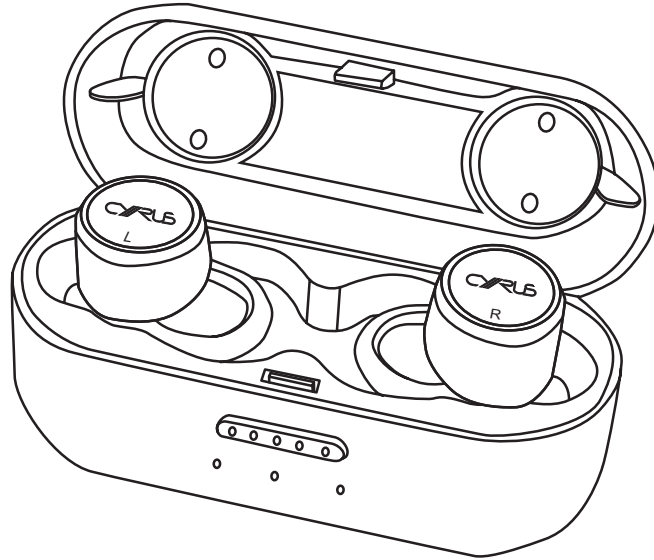

soundBuds

Lightweight, wireless in-ear sport earphones with charging case

Product Information:

soundBuds are the perfect partner for anyone who enjoys music at the gym, outdoors, running, cycling, in fact any activity you might get up to. With no cabling or external controls, your movement is not compromised in any way thanks to Bluetooth and True Wireless Stereo connectivity. With a clever soft hook system, the soundBuds fit securely, but comfortably into the ears. Three interchangeable sizes ensure you get the best fit. No matter how active you are, soundBuds stay locked in your ears.

And because it's Cyrus you know that soundBuds have been tuned for superior audio, with extra definition and detail helping to provide another level of musical motivation.

Stay mobile with the compact storage case. This stores your soundBuds safely whilst charging them from the built-in battery, giving you up to 8 hours cumulative play time until you need to find a power source.

The engineering challenge was to design a product that was light enough not to hinder the wearer in any way, whilst providing outstanding audio performance. To that end, soundBuds use a small 5.8mm double layer polymer speaker driver with the most powerful Neodymium magnets available.

The soft hoops of the soundBuds twist gently to give a secure but comfortable fit in your ears. Perfect for the active listener. Three size options are supplied to optimise for variations in ear sizes. To remove just un-twist.