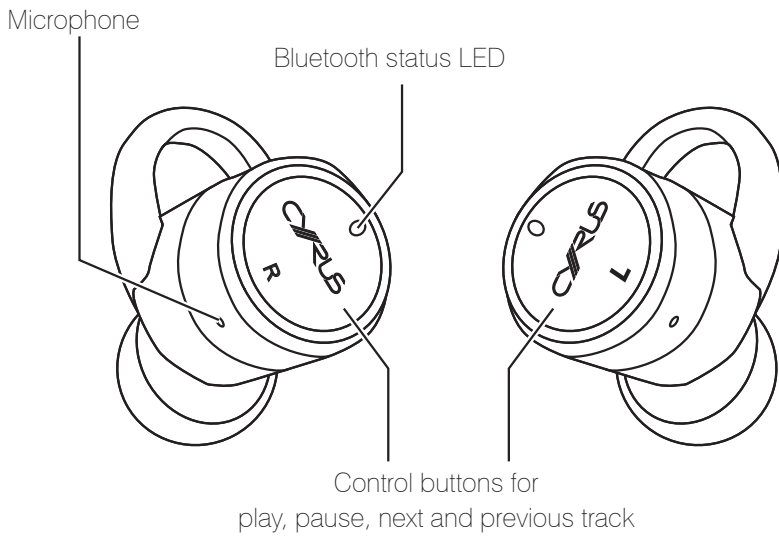

soundBuds Specifications

Bluetooth V4.2 HFP V1.7, HSP V1.2
A2DP V1.3 ACRCP V1.6

Range up to 10m in free air

Standby time approximately 80 hours

Light weight, only 4.5g per ear

Talk time approximately 3 hours

Charging case incorporates a 400mAh battery for up to 3 x re-charges

Playing time up to 3 hours playing time
(depending on volume and music content)

Built-in microphone for hands-free calls

Water resistant (IPX5 rating)

Cyrus audio products are designed and supported at our headquarters in Cambridgeshire, England.