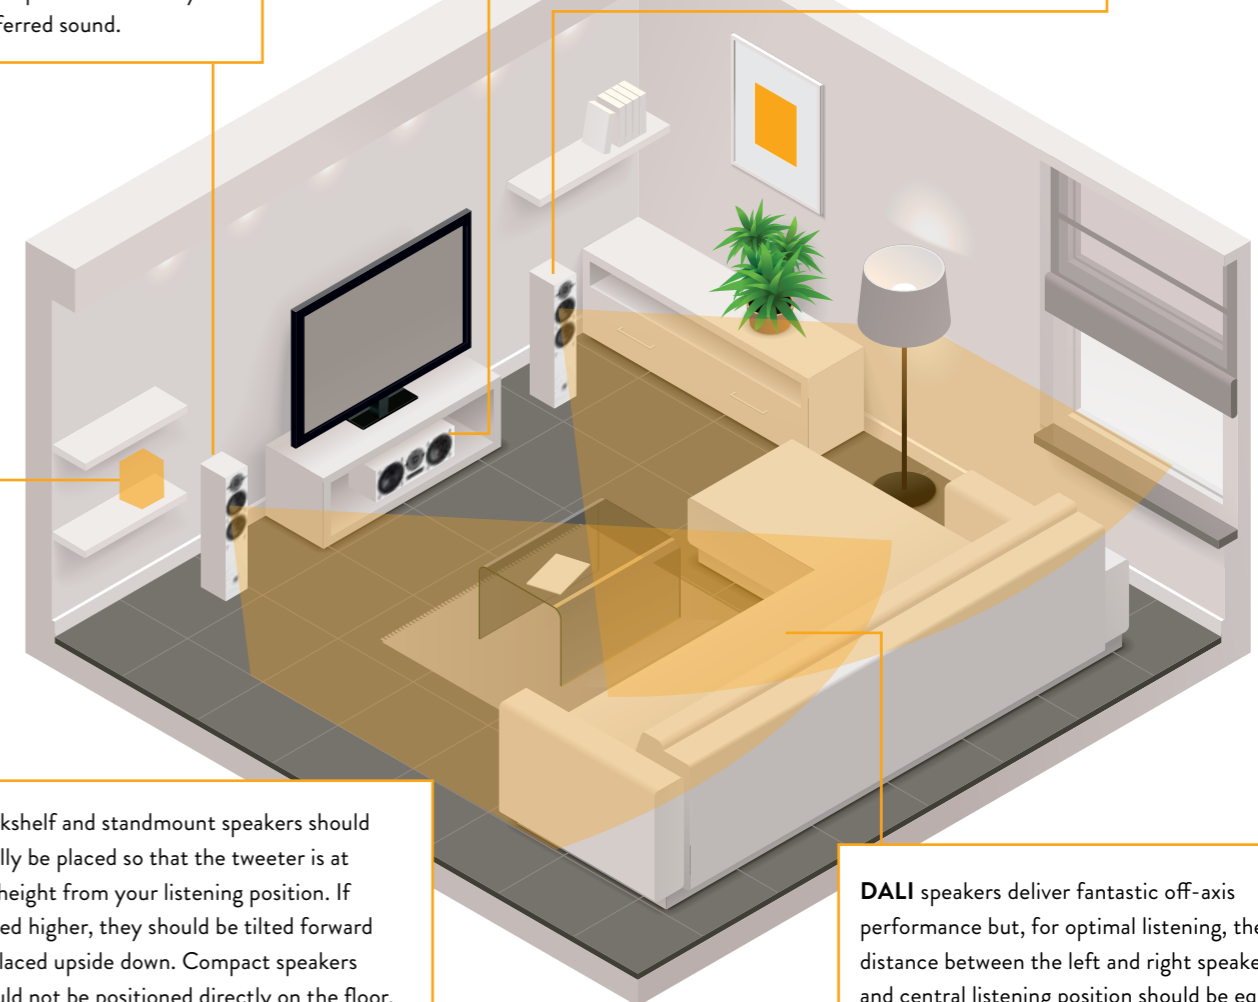

PLACING YOUR SPEAKERS

DALI loudspeakers are capable of exceptional performance, with a wide dispersion making placement much easier than with rival speakers. Here are some tips for getting the best out of them.

Bass performance will be affected by your speaker's position. Begin by placing it 20 - 30 cm from the wall and experiment to find your preferred sound.

Place the centre speaker directly above or below the television.

Thanks to their excellent off-axis response, DALI OBERON speakers do not need to be angled towards a central listening position.

Bookshelf and standmount speakers should ideally be placed so that the tweeter is at ear height from your listening position. If placed higher, they should be tilted forward or placed upside down. Compact speakers should not be positioned directly on the floor.

DALI speakers deliver fantastic off-axis performance but, for optimal listening, the distance between the left and right speakers and central listening position should be equal.

DALI OBERON VOKAL

The centrepiece for any OBERON surround sound system, the DALI OBERON VOKAL has been designed to integrate perfectly with any of the other speakers in the series.

With a 29mm ultra-lightweight soft dome tweeter and two 5¼-inch wood fibre SMC-based woofers, the OBERON VOKAL centre speaker is designed to sit directly above or below your screen to deliver a precise, clear and detailed movie or concert soundtrack.

woofers: Two 5¼-inch wood fibre SMC
tweeter: 29mm soft dome
size: 441 x 295 x 161mm

DALI OBERON sets a new benchmark for affordable audiophile speakers