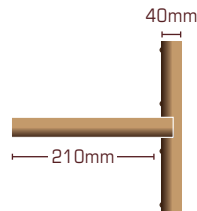

- ▼ Solid hardwood construction
- ▼ Hand-made in the UK
- ▼ Ridged construction no assembly needed
- ▼ Clear satin lacquer finish

Max Load	90kg
Solid Hardwoods	Oak, Cherry, Walnut, Maple, Mahogany, Satin Black