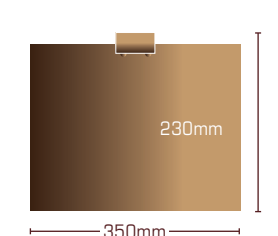

# Platform

Front View

Side View

Top View

If the standard options do not meet your requirements then please contact us and we will quote for a bespoke unit

Platform with Isolation  
500 x 450

- ▼ Solid hardwood construction
- ▼ Hand-made in the UK
- ▼ Ridged construction no assembly needed
- ▼ Clear satin lacquer finish

Max Load	90kg
Isolation Spikes	Black / Stainless Steel
Solid Hardwoods	Oak, Satin Black

Platform 500 x 450

- ▼ Solid hardwood construction
- ▼ Hand-made in the UK
- ▼ Ridged construction no assembly needed
- ▼ Clear satin lacquer finish

Max Load	90kg
Solid Hardwoods	Oak, Cherry, Walnut, Maple, Mahogany, Satin Black

Platform 350 x 230

- ▼ Solid hardwood construction
- ▼ Hand-made in the UK
- ▼ Ridged construction no assembly needed
- ▼ Clear satin lacquer finish