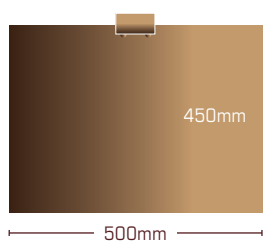

# Platform

Front View

Side View

Top View

If the standard options do not meet your requirements then please contact us and we will quote for a bespoke unit

Platform with Isolation  
500 x 450

- ▼ Solid hardwood construction
- ▼ Hand-made in the UK
- ▼ Ridged construction no assembly needed
- ▼ Clear satin lacquer finish

Max Load	90kg
Isolation Spikes	Black / Stainless Steel
Solid Hardwoods	Oak, Satin Black

Platform 500 x 450

- ▼ Solid hardwood construction
- ▼ Hand-made in the UK
- ▼ Ridged construction no assembly needed
- ▼ Clear satin lacquer finish