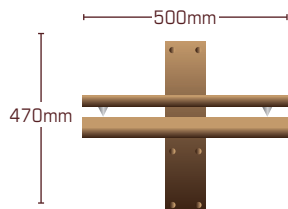

# Platform

Front View

Side View

Top View

If the standard options do not meet your requirements then please contact us and we will quote for a bespoke unit

Platform with Isolation  
500 x 450

- ▼ Solid hardwood construction
- ▼ Hand-made in the UK
- ▼ Ridged construction no assembly needed
- ▼ Clear satin lacquer finish

Max Load	90kg
Isolation Spikes	Black / Stainless Steel
Solid Hardwoods	Oak, Satin Black

Platform 500 x 450

- ▼ Solid hardwood construction
- ▼ Hand-made in the UK
- ▼ Ridged construction no assembly needed
- ▼ Clear satin lacquer finish

Max Load	90kg
Solid Hardwoods	Oak, Cherry, Walnut, Maple, Mahogany, Satin Black

Platform 350 x 230

- ▼ Solid hardwood construction
- ▼ Hand-made in the UK
- ▼ Ridged construction no assembly needed
- ▼ Clear satin lacquer finish