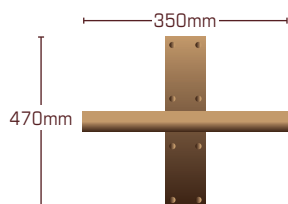

# Platform

Front View

Side View

Top View

If the standard options do not meet your requirements then please contact us and we will quote for a bespoke unit

Platform with Isolation  
500 x 450

- ▼ Solid hardwood construction
- ▼ Hand-made in the UK
- ▼ Ridged construction no assembly needed
- ▼ Clear satin lacquer finish

Max Load	90kg
Isolation Spikes	Black / Stainless Steel
Solid Hardwoods	Oak, Satin Black

Platform 500 x 450

- ▼ Solid hardwood construction
- ▼ Hand-made in the UK
- ▼ Ridged construction no assembly needed
- ▼ Clear satin lacquer finish

Max Load	90kg
Solid Hardwoods	Oak, Cherry, Walnut, Maple, Mahogany, Satin Black

Platform 350 x 230

- ▼ Solid hardwood construction
- ▼ Hand-made in the UK
- ▼ Ridged construction no assembly needed
- ▼ Clear satin lacquer finish