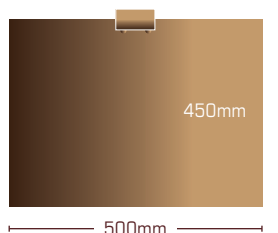

# Platform

Front View

Side View

Top View

If the standard options do not meet your requirements then please contact us and we will quote for a bespoke unit

Platform with Isolation  
500 x 450

- ▼ Solid hardwood construction
- ▼ Hand-made in the UK
- ▼ Ridged construction no assembly needed
- ▼ Clear satin lacquer finish

Max Load	90kg
Isolation Spikes	Black / Stainless Steel
Solid Hardwoods	Oak, Satin Black

Platform 500 x 450

- ▼ Solid hardwood construction
- ▼ Hand-made in the UK
- ▼ Ridged construction no assembly needed
- ▼ Clear satin lacquer finish