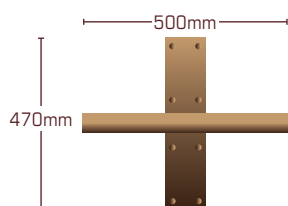

# Platform

Front View

Side View

Top View

If the standard options do not meet your requirements then please contact us and we will quote for a bespoke unit

Platform with Isolation  
500 x 450

- ▼ Solid hardwood construction
- ▼ Hand-made in the UK
- ▼ Ridged construction no assembly needed
- ▼ Clear satin lacquer finish

Max Load	90kg
Isolation Spikes	Black / Stainless Steel
Solid Hardwoods	Oak, Satin Black

Platform 500 x 450

- ▼ Solid hardwood construction
- ▼ Hand-made in the UK
- ▼ Ridged construction no assembly needed
- ▼ Clear satin lacquer finish

Max Load	90kg
Solid Hardwoods	Oak, Cherry, Walnut, Maple, Mahogany, Satin Black

Platform 350 x 230

- ▼ Solid hardwood construction
- ▼ Hand-made in the UK
- ▼ Ridged construction no assembly needed
- ▼ Clear satin lacquer finish