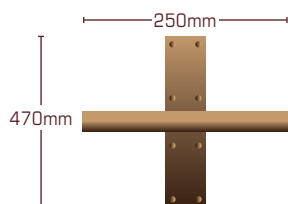

- ▼ Solid hardwood construction
- ▼ Hand-made in the UK
- ▼ Ridged construction no assembly needed
- ▼ Clear satin lacquer finish

Max Load	90kg
Solid Hardwoods	Oak, Cherry, Walnut, Maple, Mahogany, Satin Black