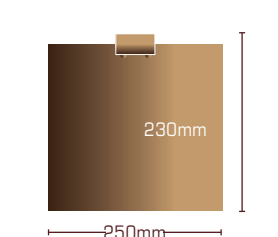

- ▼ Solid hardwood construction
- ▼ Hand-made in the UK
- ▼ Ridged construction no assembly needed
- ▼ Clear satin lacquer finish

Max Load	90kg
Solid Hardwoods	Oak, Cherry, Walnut, Maple, Mahogany, Satin Black