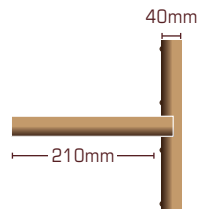

- ▼ Solid hardwood construction
- ▼ Hand-made in the UK
- ▼ Ridged construction no assembly needed
- ▼ Clear satin lacquer finish

Max Load	90kg
Solid Hardwoods	Oak, Cherry, Walnut, Maple, Mahogany, Satin Black

Platform 250 x 230