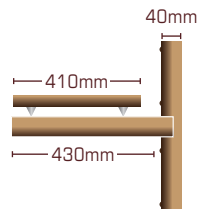

# Platform

Front View

Side View

Top View

If the standard options do not meet your requirements then please contact us and we will quote for a bespoke unit

Platform with Isolation  
500 x 450

- ▼ Solid hardwood construction
- ▼ Hand-made in the UK
- ▼ Ridged construction no assembly needed
- ▼ Clear satin lacquer finish

Max Load	90kg
Isolation Spikes	Black / Stainless Steel
Solid Hardwoods	Oak, Satin Black

Platform 500 x 450

- ▼ Solid hardwood construction
- ▼ Hand-made in the UK
- ▼ Ridged construction no assembly needed
- ▼ Clear satin lacquer finish