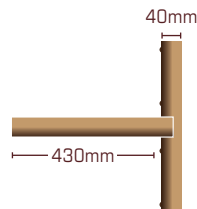

# Platform

Front View

Side View

Top View

If the standard options do not meet your requirements then please contact us and we will quote for a bespoke unit

Platform with Isolation  
500 x 450

- ▼ Solid hardwood construction
- ▼ Hand-made in the UK
- ▼ Ridged construction no assembly needed
- ▼ Clear satin lacquer finish

Max Load	90kg
Isolation Spikes	Black / Stainless Steel
Solid Hardwoods	Oak, Satin Black

Platform 500 x 450

- ▼ Solid hardwood construction
- ▼ Hand-made in the UK
- ▼ Ridged construction no assembly needed
- ▼ Clear satin lacquer finish