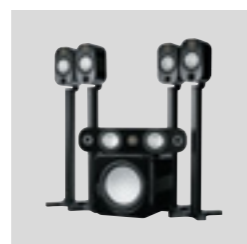

Apex Series A10V12 System

Precision Optimised

Monitor Audio's **Controlled Performance** speaker range features integrated fully sealed back boxes delivering superior sound isolation in almost any acoustic environment.