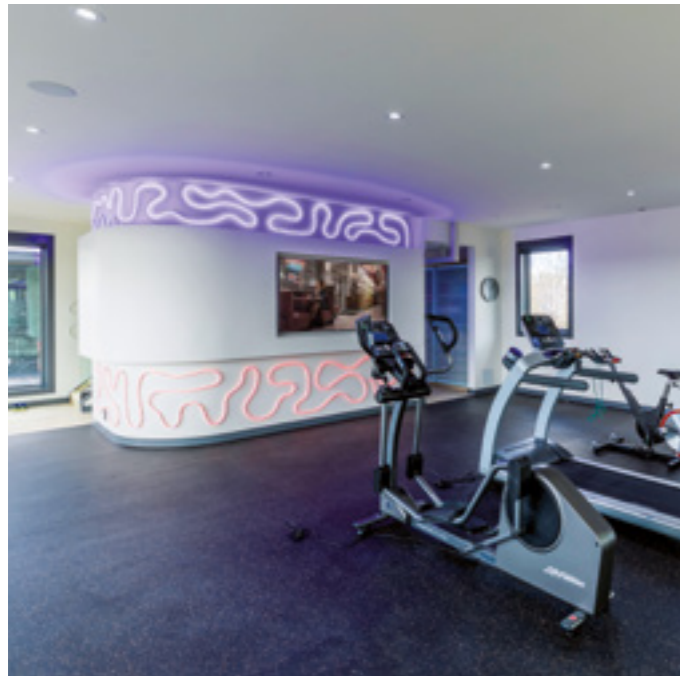

SMARTER LIVING

Funky neon patterns and high fidelity audio meet throughout this astonishing 22,000 square foot home in Calgary, Canada.

Taking 3 years to complete, this huge smart home installation by Home Concepts AV is complete with 94 Monitor Audio speakers.