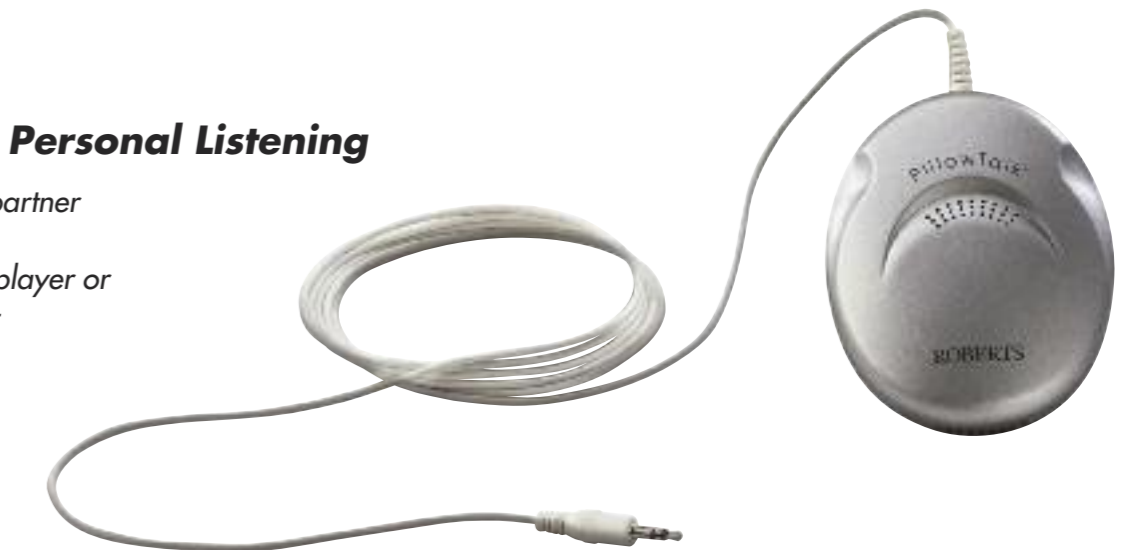

* batteries not included ** not including batteries

RC9907

3-band radio cassette recorder with timer

- LW/MW/FM wavebands • Wake to radio, buzzer or cassette
- Timer record facility • Rotary volume and tuning controls • Digital clock/alarm
- Dial tuning system • Headphone socket • Full auto stop cassette mechanism
- One touch recording • Soft eject mechanism • Built-in microphone
- Size (mm) 292(w) x 133(h) x 112(d)
- Batteries* Radio: 4 x LR14 (C size) Clock: 1 x LR6 (AA size) • Weight 1.19kg**

* batteries not included ** not including batteries

Accessories

PT9918

'PillowTalk' - the pillow speaker for Personal Listening

- Listen to your favourite station without disturbing your partner
- Ideal for the late football game or cricket match
- Suitable for any radio, radio cassette, clock radio, CD player or other equipment fitted with a 3.5mm headphone socket
- Ideal for listening to language tapes