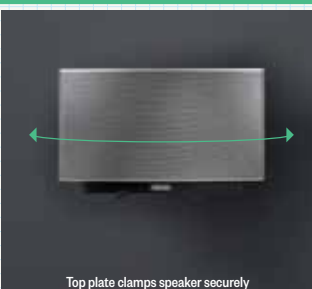

POSITIONING