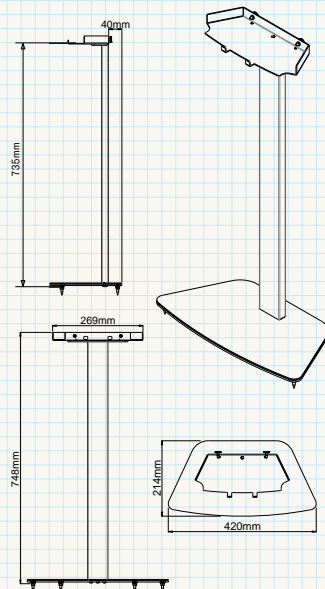

TYPE

Swivel (distance to wall 89mm)

TILT

Down 25° / Up 5°

SWIVEL

50° Left / 50° Right

ORIENTATION

Landscape

—

SWIVEL

—

ORIENTATION

Fixed

COLOUR

Black White

SIZE

POSITIONING

SUB WALL MOUNT

TYPE
Flat to wall

TILT
-

SWIVEL
-

ORIENTATION
Fixed

COLOUR
Black ●

SIZE

SIZE

POSITIONING

Cable connections at convenient position.

CONNECT WALL MOUNT

TYPE
Flat to wall

TILT
-

SWIVEL
-

ORIENTATION
Set at 0° / 180°