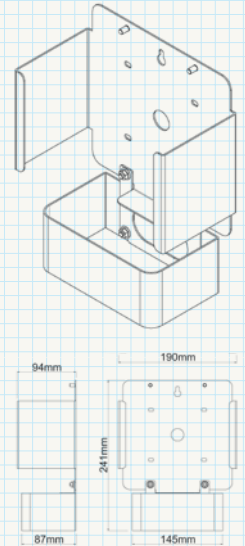

SIZE

POSITIONING

Cable connections at convenient position.

CONNECT WALL MOUNT

TYPE
Flat to wall

TILT
-

SWIVEL
-

ORIENTATION
Set at 0° / 180°

COLOUR
White ○

SIZE

POSITIONING

Can be mounted with cables from the top or bottom. Cable cover is optional fit.

CONNECT AMP WALL MOUNT

TYPE
Flat to wall

TILT
-

SWIVEL
-

ORIENTATION
Set at 0° / 180°

COLOUR
White ○

SIZE

POSITIONING

Can be mounted with cables from the top or bottom. Cable cover is optional fit.

PLAYBAR SCREEN MOUNT

TYPE

In line with screen