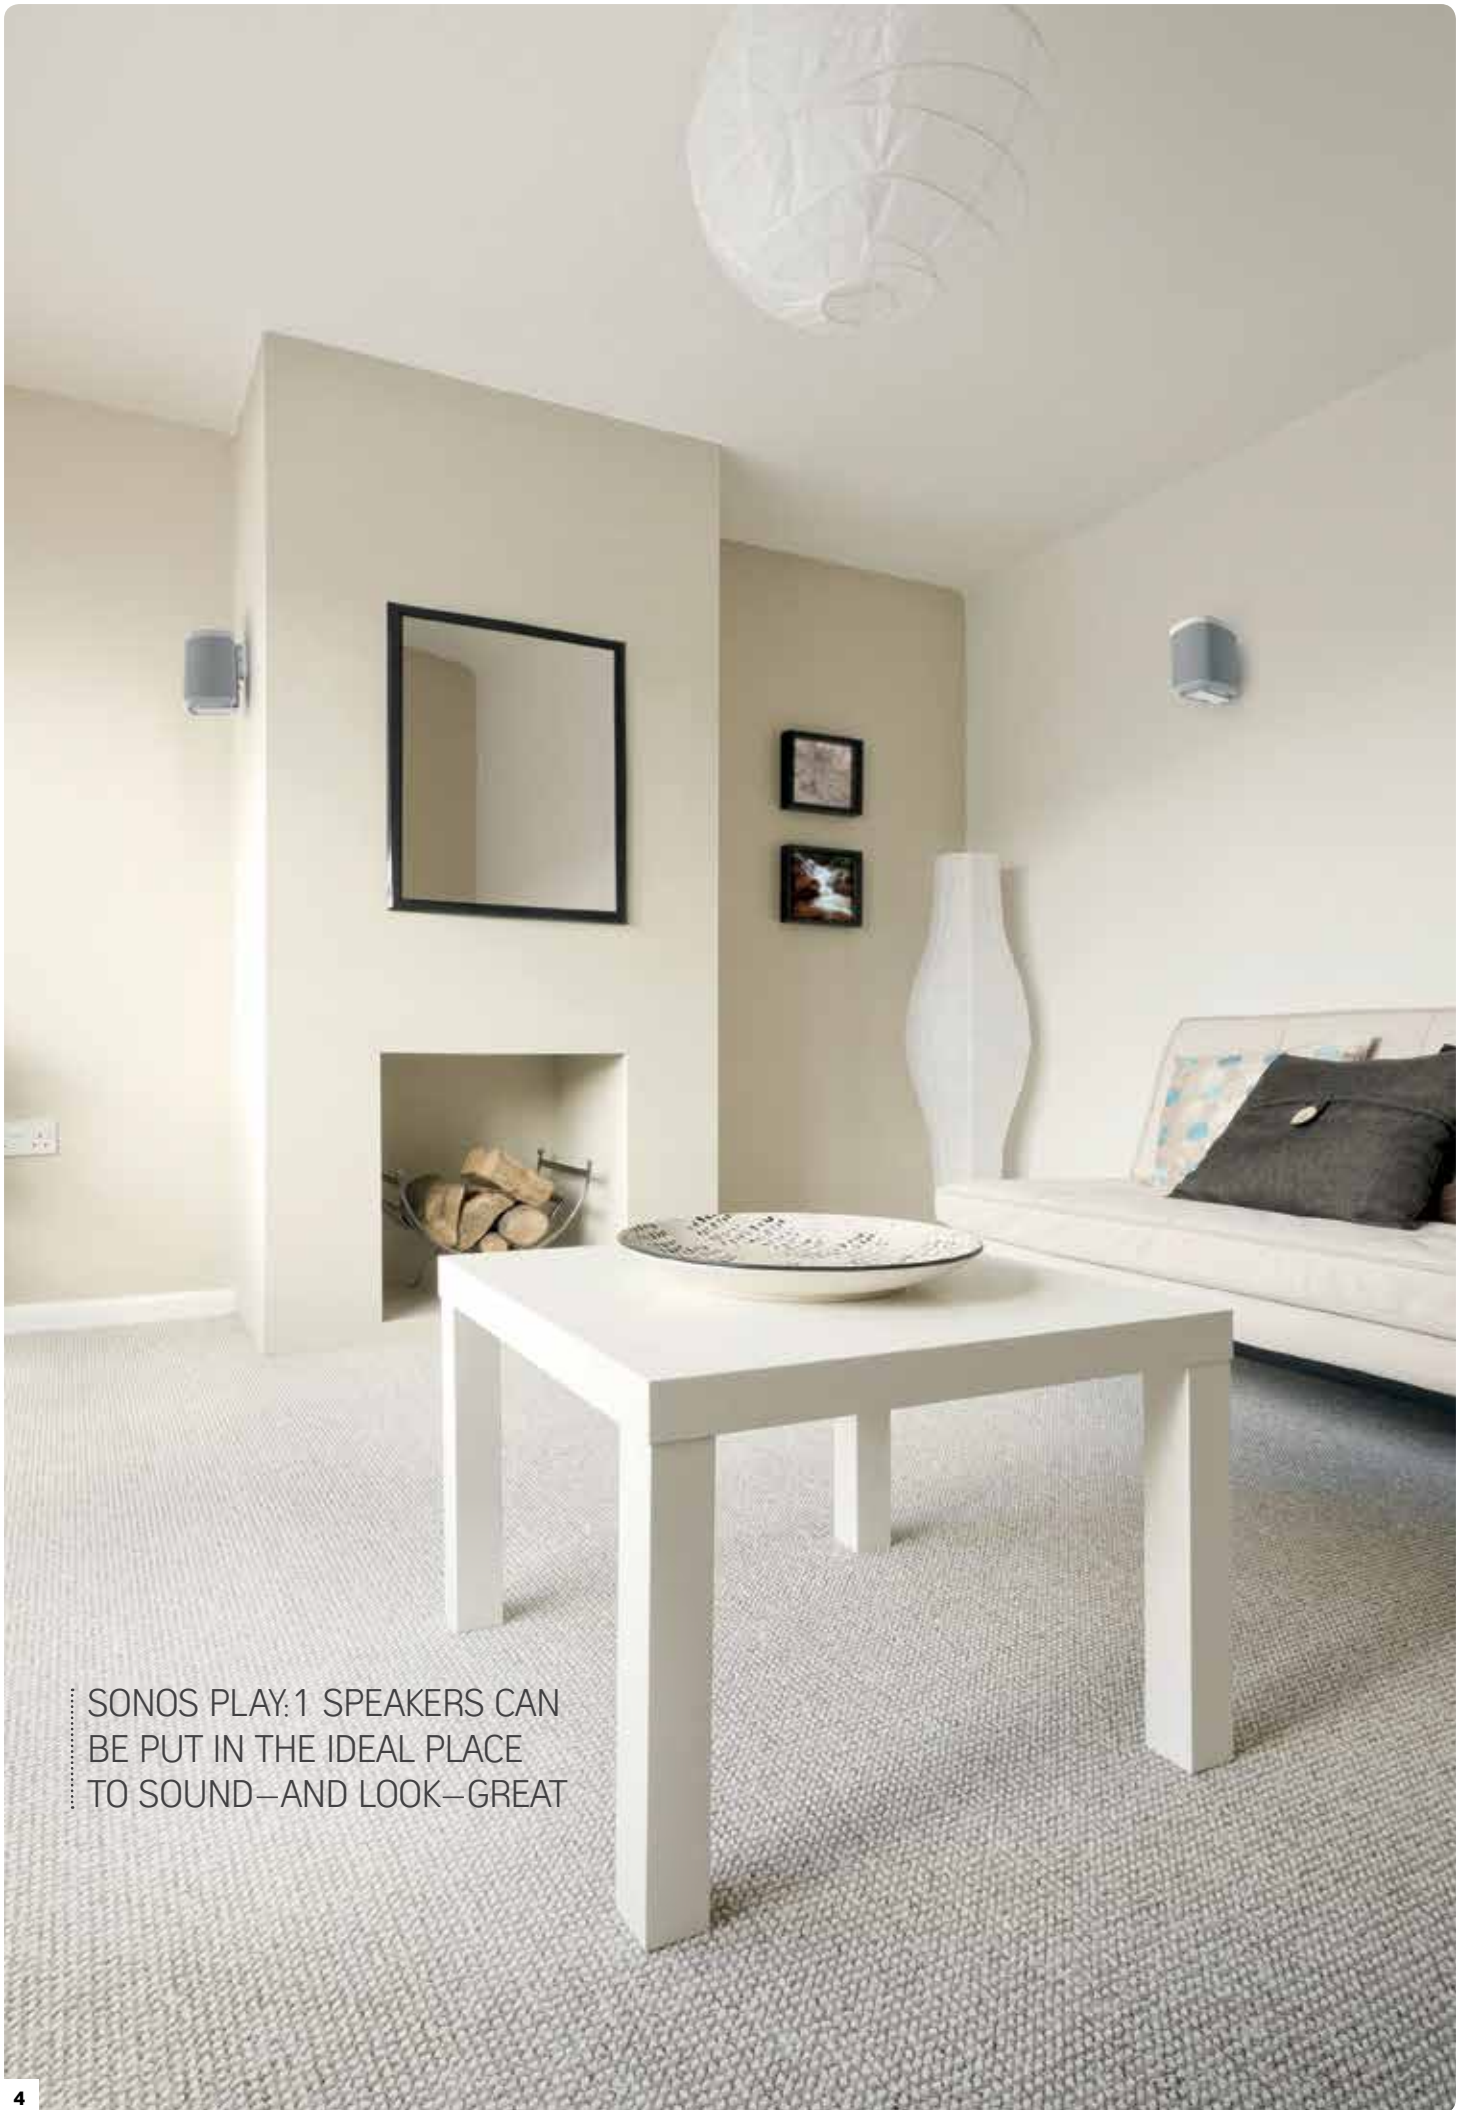

SONOS PLAY:1 SPEAKERS CAN
BE PUT IN THE IDEAL PLACE
TO SOUND—AND LOOK—GREAT