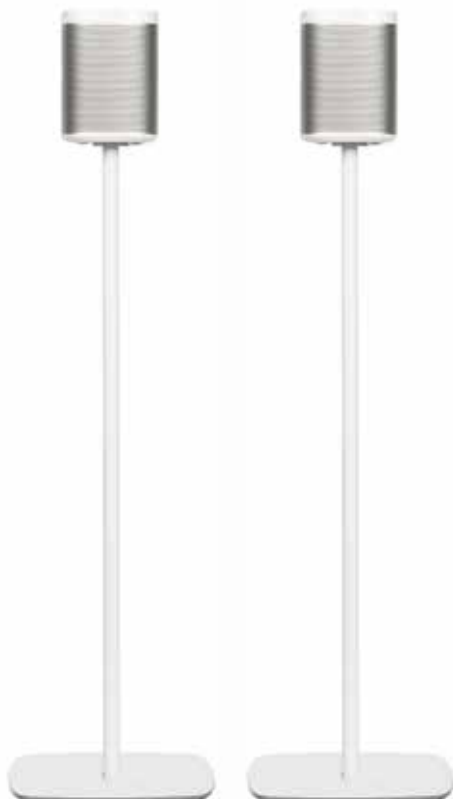

FLEXSON FOR PLAY:1

BESPOKE SUPPORT FOR THE SMALLEST SONOS SPEAKER

The SONOS PLAY:1 is the latest superstar speaker in the wireless hi-fi system range, offering amazing performance from its small, but perfect dimensions.

With Flexson's bespoke wall mounts and floorstands, SONOS PLAY:1 speakers can be put in the ideal place to sound – and look – great.

Designed and built in Britain by SONOS users for SONOS users, Flexson PLAY:1 wall mounts and stands are precision engineered to

perfectly match the size, style and colours of the new SONOS speaker.

Made from superior-quality steel, like all Flexson SONOS products they allow for neat cable routing, easy fitting and flexible placement.

For example, the Flexson PLAY:1 floorstands have bases designed so they can be slipped under sofas – great if you're using the speakers in a surround sound set-up with a SONOS PLAYBAR and SUB.

WANT A MORE COLOURFUL PLAY:1?

LET'S COLOURPLAY!
SEE PAGE 10

FLEXSON PLAY:1 WALL MOUNTS AND STANDS PROVIDE PERFECT POSITIONING FOR BOTH SINGLE OR STEREO SONOS SET-UPS

PLAY 1
➤ Wall Mounts & Stand
➤ Black & White