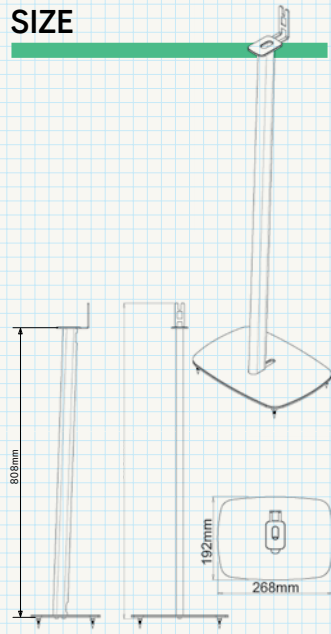

TYPE
Swivel (distance to wall 23mm)

TILT
-

SWIVEL
Left 45° / Right 45°

ORIENTATION
Portrait

COLOUR
Black ● White ○

SIZE

POSITIONING

PLAY:1 FLOORSTAND

TYPE
Fixed (807mm to base of speaker)

TILT
-

SWIVEL
-

ORIENTATION
Portrait

COLOUR
Black ● White ○

SIZE

POSITIONING

PLAY:3 WALL MOUNT

TYPE
Swivel (distance to wall 91mm)

TILT
Down 250° / Up 50°

SWIVEL
Left 50° / Right 50°

ORIENTATION
Portrait / Landscape

COLOUR
Black ● White ○

SIZE

POSITIONING

PLAY:3 FLOORSTAND