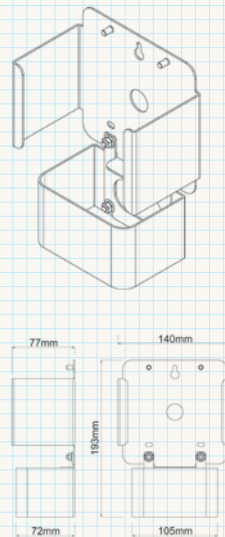

SIZE

POSITIONING

Cable connections at convenient position.

CONNECT WALL MOUNT

TYPE
Flat to wall

TILT
-

SWIVEL
-

ORIENTATION
Set at 0° / 180°

COLOUR
White ○

SIZE

POSITIONING

Can be mounted with cables from the top or bottom. Cable cover is optional fit.

CONNECT AMP WALL MOUNT

TYPE
Flat to wall

TILT
-

SWIVEL
-