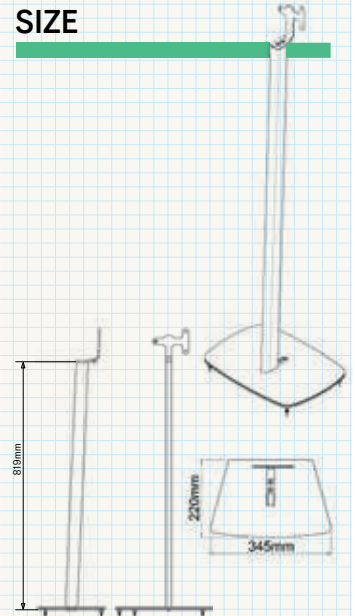

TYPE
Swivel (distance to wall 91mm)

TILT
Down 250° / Up 50°

SWIVEL
Left 50° / Right 50°

ORIENTATION
Portrait / Landscape

COLOUR
Black ● White ○

SIZE

POSITIONING

PLAY:3 FLOORSTAND

TYPE
Fixed (819mm to base of speaker)

TILT
-

SWIVEL
-

ORIENTATION
Portrait / Landscape

COLOUR
Black ● White ○

SIZE

POSITIONING

PLAY:5 WALL MOUNT

TYPE

Swivel (distance to wall 89mm)

TILT

Down 25° / Up 5°

SWIVEL

50° Left / 50° Right

ORIENTATION

Landscape