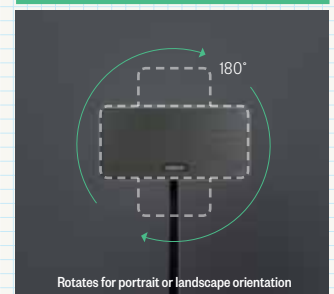

TYPE
Swivel (distance to wall 91mm)

TILT
Down 250° / Up 50°

SWIVEL
Left 50° / Right 50°

ORIENTATION
Portrait / Landscape

COLOUR
Black ● White ○

SIZE

POSITIONING

PLAY:3 FLOORSTAND

TYPE
Fixed (819mm to base of speaker)

TILT
-

SWIVEL
-

ORIENTATION
Portrait / Landscape

COLOUR
Black ● White ○

SIZE

POSITIONING

PLAY:5 WALL MOUNT

TYPE

Swivel (distance to wall 89mm)

TILT

Down 25° / Up 5°

SWIVEL

50° Left / 50° Right

ORIENTATION

Landscape