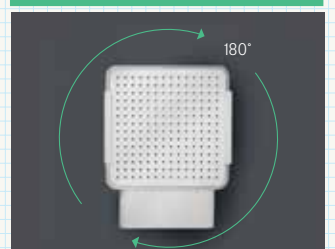

SIZE

POSITIONING

Cable connections at convenient position.

CONNECT WALL MOUNT

TYPE
Flat to wall

TILT
-

SWIVEL
-

ORIENTATION
Set at 0° / 180°

COLOUR
White ○

SIZE

POSITIONING

Can be mounted with cables from the top or bottom. Cable cover is optional fit.

CONNECT AMP WALL MOUNT

TYPE
Flat to wall

TILT
-

SWIVEL
-

ORIENTATION
Set at 0° / 180°

COLOUR
White ○

SIZE

POSITIONING

Can be mounted with cables from the top or bottom. Cable cover is optional fit.

PLAYBAR SCREEN MOUNT

TYPE

In line with screen