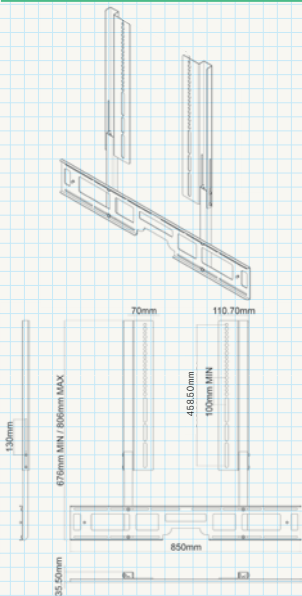

SIZE

POSITIONING