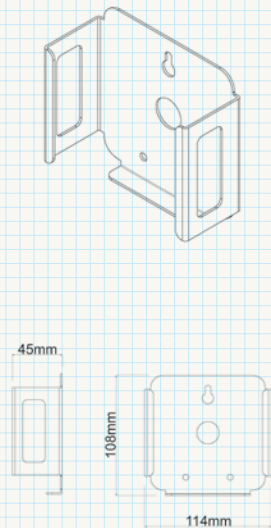

POSITIONING

Holds subwoofer firmly whilst rubber suction pads avoid vibration.

BRIDGE WALL MOUNT

TYPE
Flat to wall

TILT
-

SWIVEL
-

ORIENTATION
Set at 0° / 90° / 180°

COLOUR
White ○

SIZE

POSITIONING

Cable connections at convenient position.

CONNECT WALL MOUNT

TYPE
Flat to wall

TILT
-

SWIVEL
-

ORIENTATION
Set at 0° / 180°