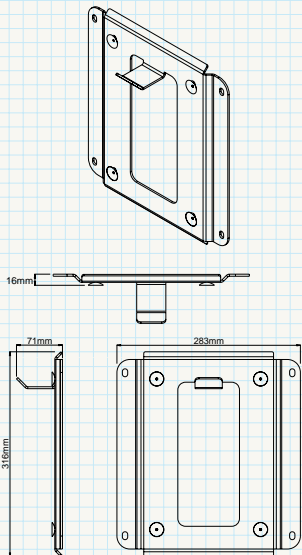

POSITIONING

SUB WALL MOUNT

TYPE
Flat to wall

TILT
-

SWIVEL
-

ORIENTATION
Fixed

COLOUR
Black ●

SIZE

SIZE

POSITIONING

Cable connections at convenient position.

CONNECT WALL MOUNT

TYPE
Flat to wall

TILT
-

SWIVEL
-

ORIENTATION
Set at 0° / 180°