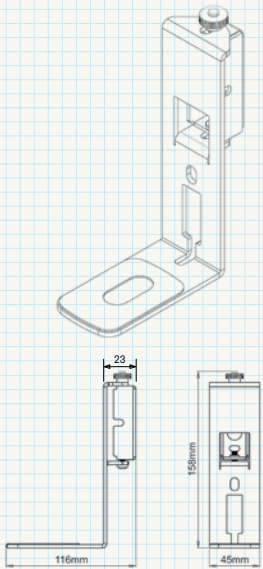

TYPE
Swivel (distance to wall 23mm)

TILT
-

SWIVEL
Left 45° / Right 45°

ORIENTATION
Portrait

COLOUR
Black ● White ○

SIZE

POSITIONING

PLAY:1 FLOORSTAND

TYPE
Swivel (distance to wall 91mm)

TILT
Down 250° / Up 50°

SWIVEL
Left 50° / Right 50°

ORIENTATION
Portrait / Landscape

COLOUR
Black ● White ○

SIZE

POSITIONING

PLAY:3 FLOORSTAND