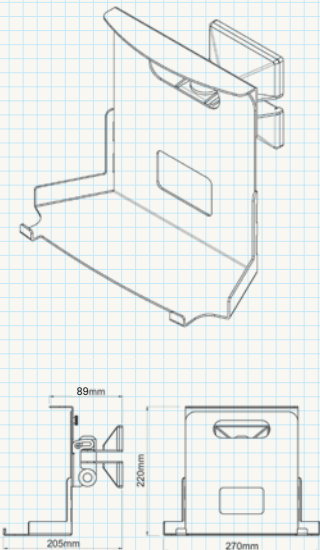

PLAY:5 WALL MOUNT

TYPE

Swivel (distance to wall 89mm)

TILT

Down 25° / Up 5°

SWIVEL

50° Left / 50° Right

ORIENTATION

Landscape

COLOUR

Black ☒ White ☐

SIZE

POSITIONING

PLAY:5 FLOORSTAND

TYPE

Fixed (735mm to base of speaker)

TILT

—

SWIVEL

—

ORIENTATION

Fixed

COLOUR

Black ☒ White ☐

SIZE

POSITIONING