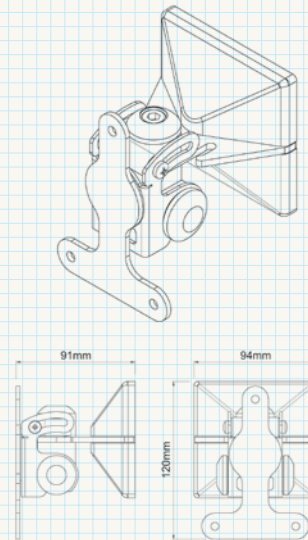

TYPE
Swivel (distance to wall 91mm)

TILT
Down 250° / Up 50°

SWIVEL
Left 50° / Right 50°

ORIENTATION
Portrait / Landscape

COLOUR
Black ● White ○

SIZE

POSITIONING

PLAY:3 FLOORSTAND

TYPE
Fixed (819mm to base of speaker)

TILT
-

SWIVEL
-

ORIENTATION
Portrait / Landscape

COLOUR
Black ● White ○

SIZE

POSITIONING

PLAY:5 WALL MOUNT

TYPE

Swivel (distance to wall 89mm)

TILT

Down 25° / Up 5°

SWIVEL

50° Left / 50° Right

ORIENTATION

Landscape